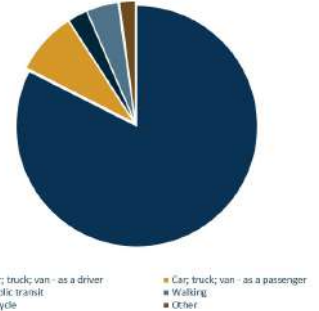

Population aged 15 years and over by labour force status 2016 CENSUS

Commuting duration for the employed labour force aged 15 years and over 2016 CENSUS

Commuting destination for the employed labour force aged 15 years and over 2016 CENSUS

Main mode of commuting for the employed labour force aged 15 years and over 2016 CENSUS

COMPETITIVE ADVANTAGE

Membertou is an urban and progressive Mi'kmaq community located on Unama'ki – Cape Breton Island. With a strong focus on community growth through economic development, the spirit of Membertou is driven by its close-knit and vibrant people. Membertou is one of five Mi'kmaq communities in Unama'ki - Cape Breton and one of thirteen Mi'kmaq communities within the province of Nova Scotia. Membertou is an ever-expanding community, and its current population is 1,695, which includes both on and off-reserve members. Prospective developers and businesses will have access to a young, quality labour force, located just minutes away from Seventh Exchange.