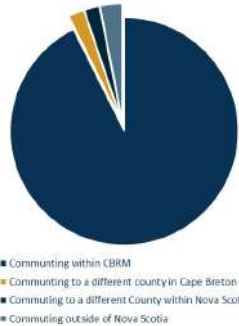

Main mode of commuting for the employed labour force aged 15 years and over 2016 CENSUS

COMPETITIVE ADVANTAGE

Membertou is an urban and progressive Mi'kmaq community located on Unama'ki – Cape Breton Island. With a strong focus on community growth through economic development, the spirit of Membertou is driven by its close-knit and vibrant people. Membertou is one of five Mi'kmaq communities in Unama'ki - Cape Breton and one of thirteen Mi'kmaq communities within the province of Nova Scotia. Membertou is an ever-expanding community, and its current population is 1,695, which includes both on and off-reserve members. Prospective developers and businesses will have access to a young, quality labour force, located just minutes away from Seventh Exchange.