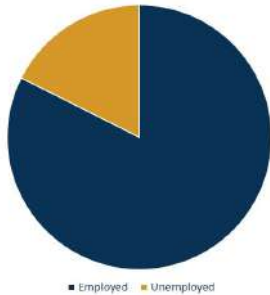

Population aged 15 years and over by labour force status 2016 CENSUS