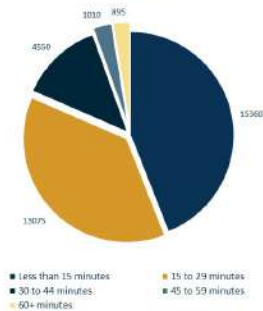

Commuting duration for the employed labour force aged 15 years and over 2016 CENSUS